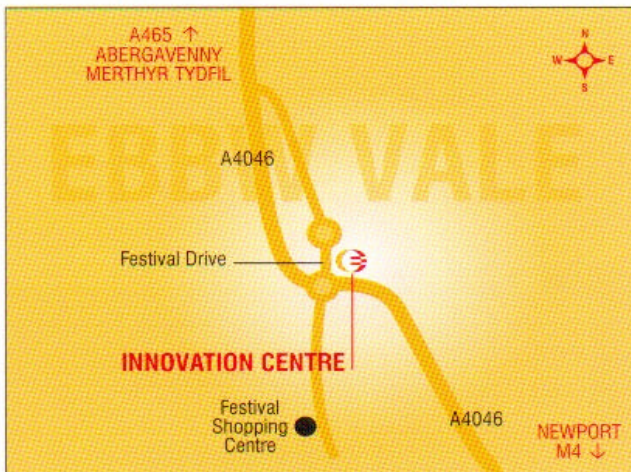

Address Details For Kiwa Quality Services

Kiwa Quality Services Ltd
The Innovation Centre
Victoria Park
Festival Drive
Ebbw Vale
Gwent
NP23 8XA

Tel: 0044 + 1495 356795
Fax: 0044 + 1495 350020

Email: info@kiwa.co.uk
Web: www@kiwa.co.uk

From Junction 28 (M4)

Follow the A467 towards Risca, then Crosskeys, then follow the A4046 to Ebbw Vale. Approaching Ebbw Vale pick up signs for Festival Shopping. At the roundabout for Festival Shopping take the right exit. Next roundabout (Yamada to your left) take the right exit and follow the Innovation Centre signs.

From the Heads of the Valley (A465) and Ebbw Vale Town Centre

Leave A465 at Ebbw Vale junction, follow signs for the Festival Shopping Centre, pass through Town Centre and when arriving at the Festival Shopping Centre roundabout (Brewsters Pub to your right) take left exit. At the next roundabout the Innovation Centre is located on your right.