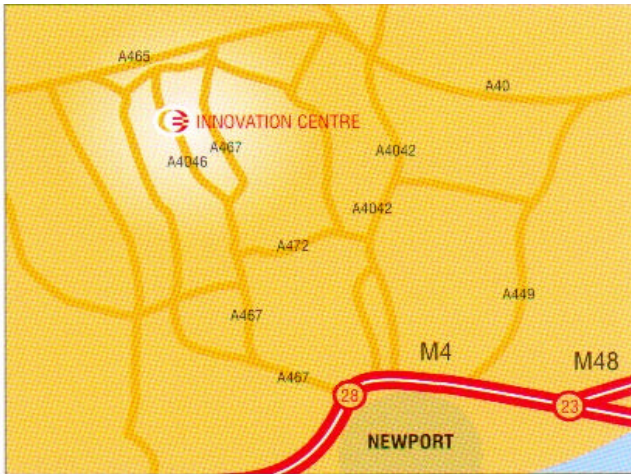

Address Details For Kiwa Quality Services

Kiwa Quality Services Ltd
The Innovation Centre
Victoria Park
Festival Drive
Ebbw Vale
Gwent
NP23 8XA

Tel: 0044 + 1495 356795
Fax: 0044 + 1495 350020

Email: info@kiwa.co.uk
Web: www@kiwa.co.uk